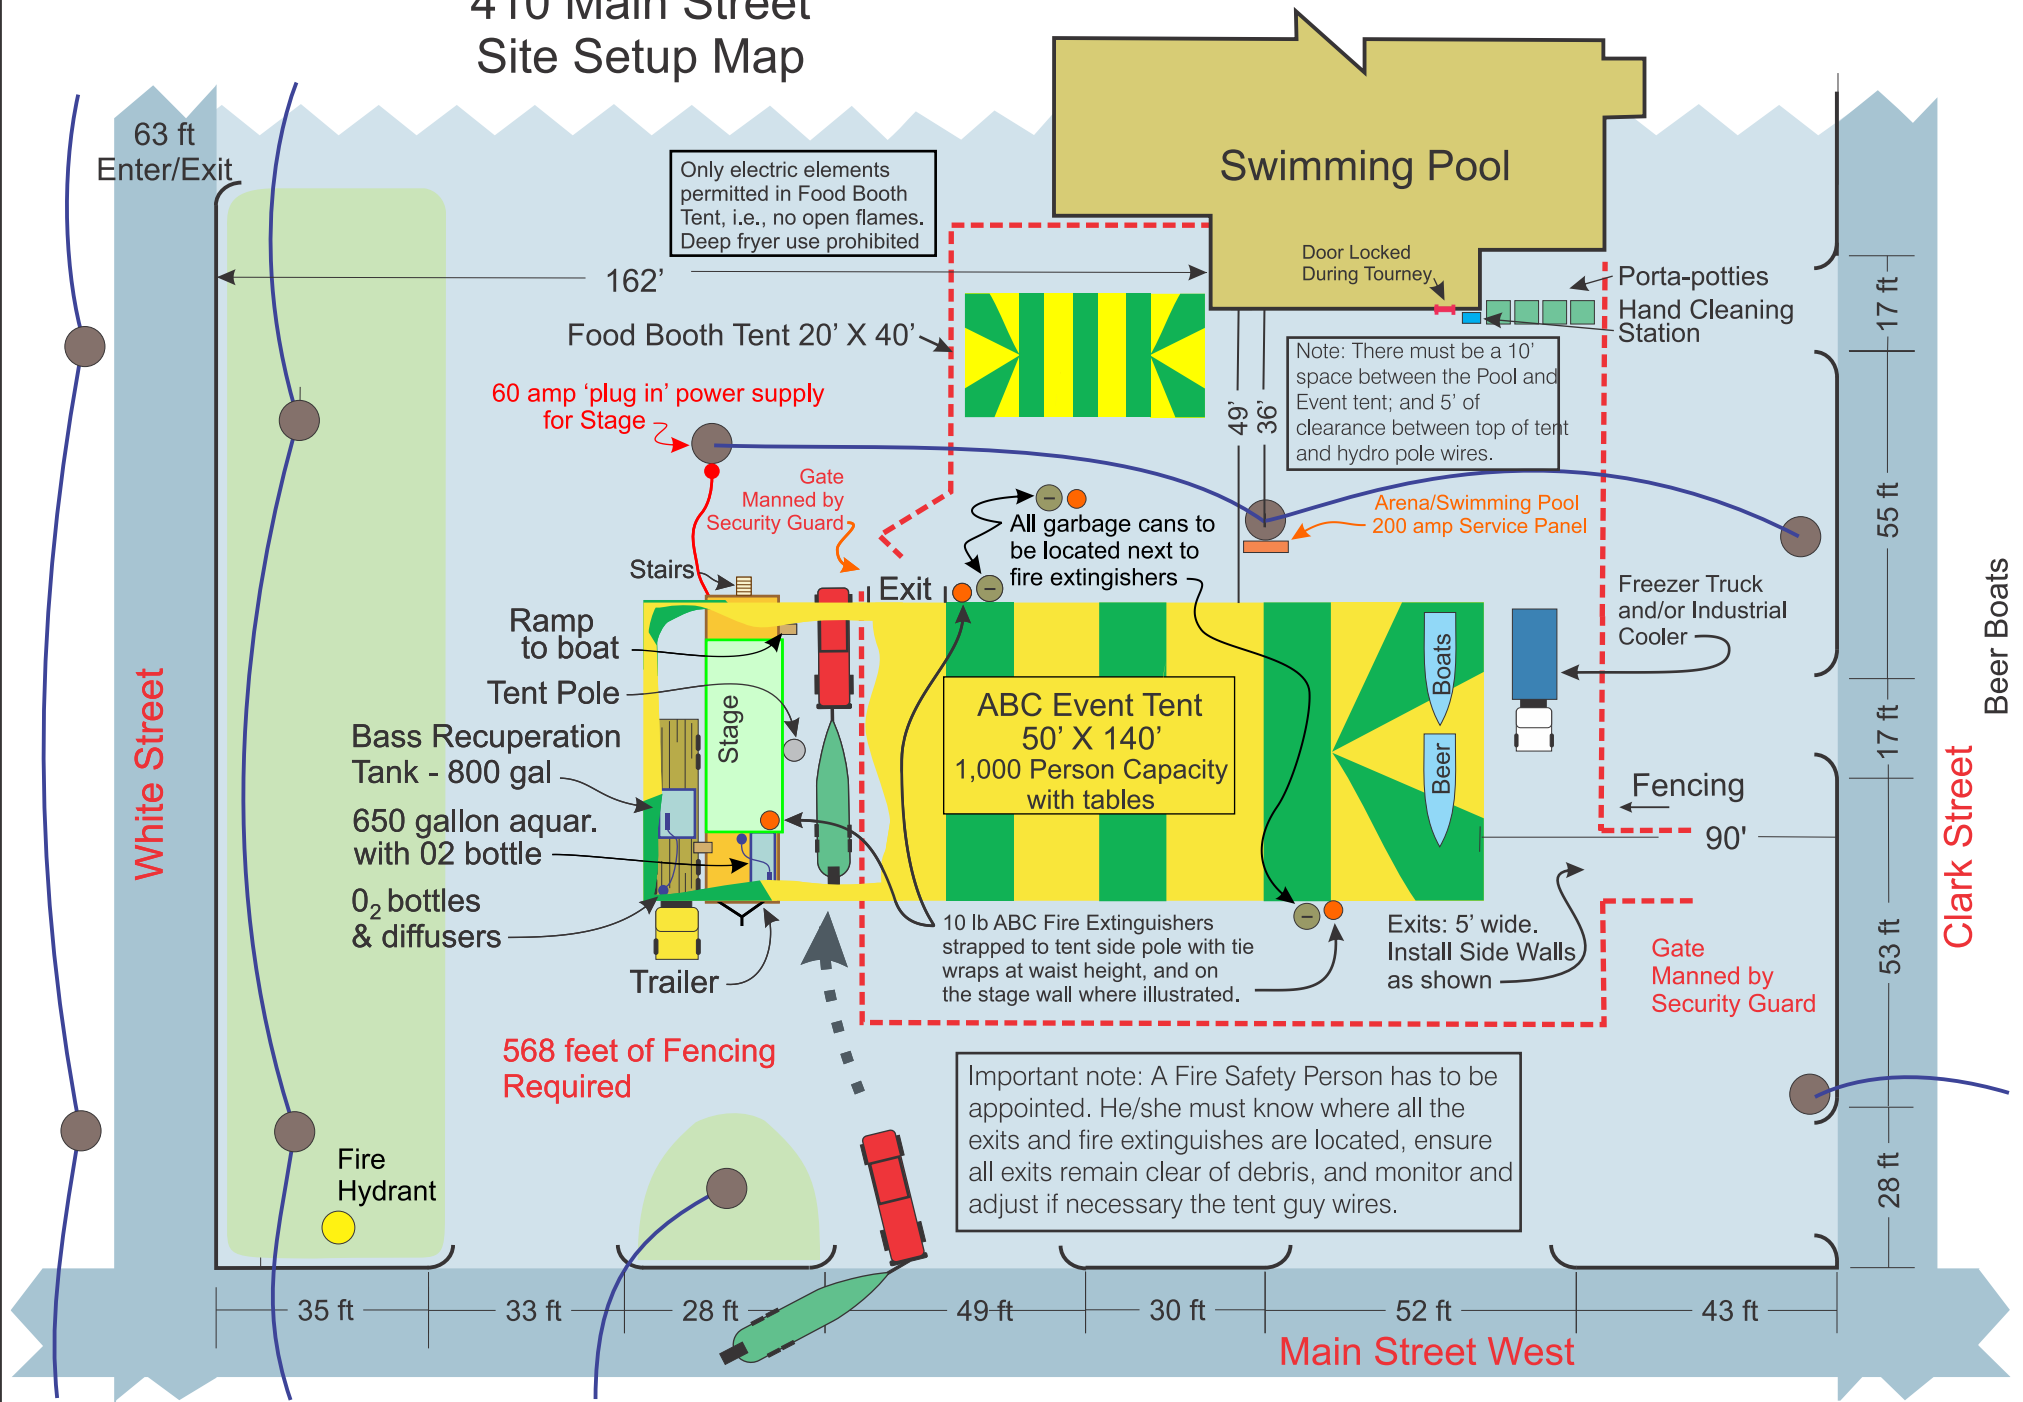

# Atikokan Bass Classic

## 410 Main Street Site Setup Map

White Street